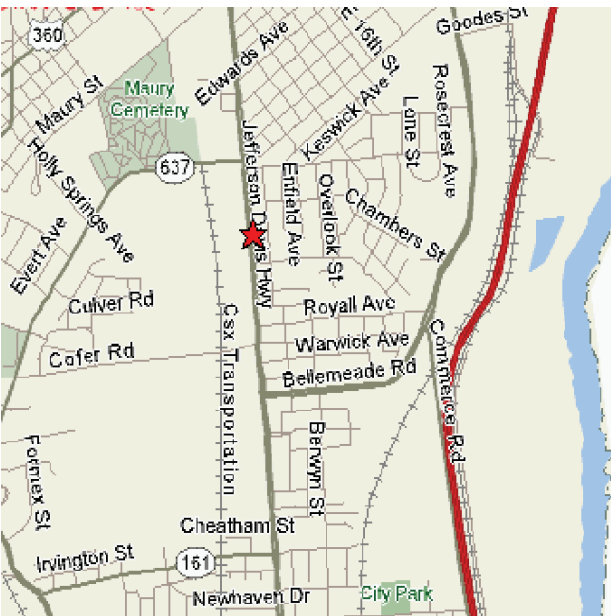

CLASSES BEGIN AT 8:00 AM
AND ARE HELD AT:
1501 Jefferson Davis Highway
Richmond, VA 23224

Operator Safety Training Class Pre-Registration Form

Name: _____

Address: _____

City: _____ Zip: _____

Phone #: _____ Email _____